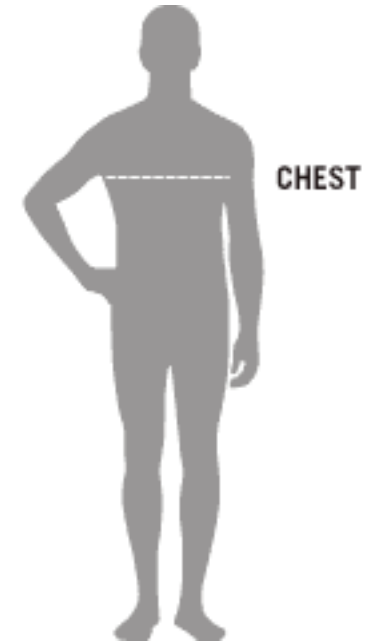

UNIFORM SIZING GUIDE

MEN

Sizes:	S	M	L	XL	2XL	3XL	4XL
Chest	34-36	38-40	42-44	46-48	50-52	54-56	58-60
Body Length	28	29	30	31	32	33	34

WOMEN

Sizes:	XS	S	M	L	XL	2XL	3XL	4XL
Chest	32	34	36	38	40	42	44	46
Body Length	24	24.5	25	25.5	26	26.5	27	27.5